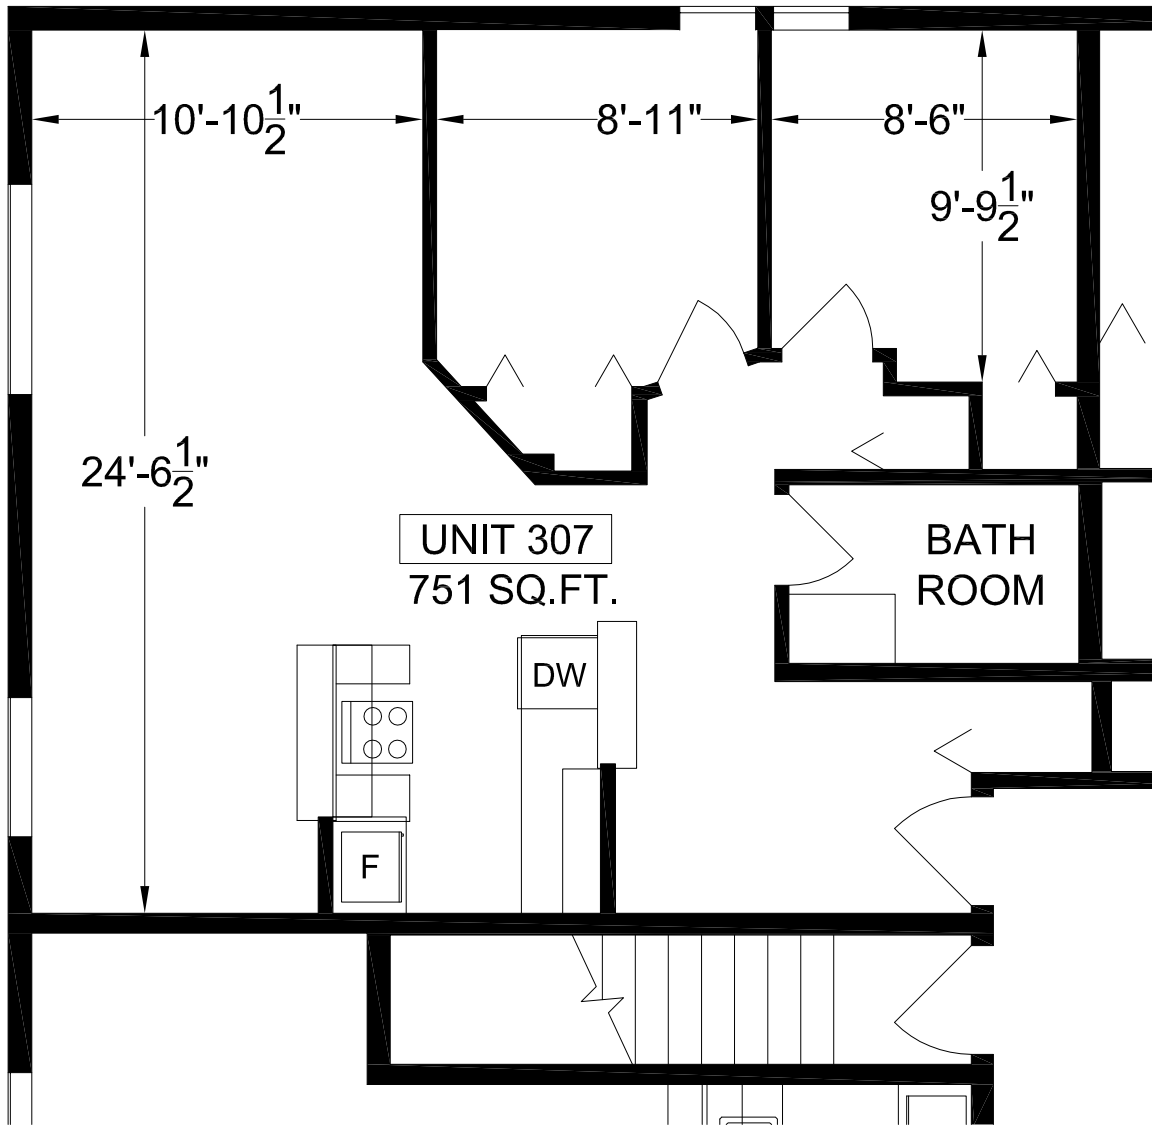

3RD FLOOR
493 BURNSIDE E. ROAD
VICTORIA BC

PREPARED FOR
MIDTOWN MEWS
WAI WING MEW AND
CHEW'S T.V. & STEREO LTD.
493 BURNSIDE RD
VICTORIA BC

M M
EASURE MASTERS
VANCOUVER ISLAND - COMMERCIAL
3034 WESTDOWNE ROAD
VICTORIA BC V8R 5G2
TEL 250 472 2653 FAX 250 472 2683